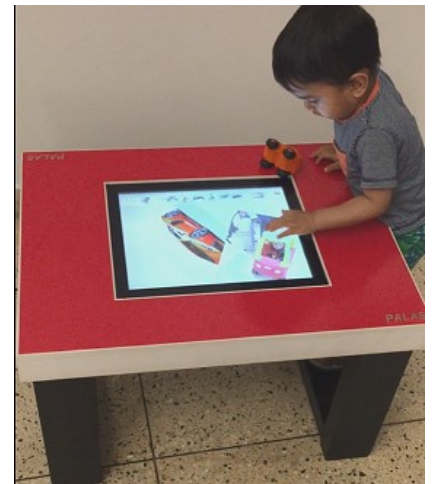

**Made in India
By an MSME**