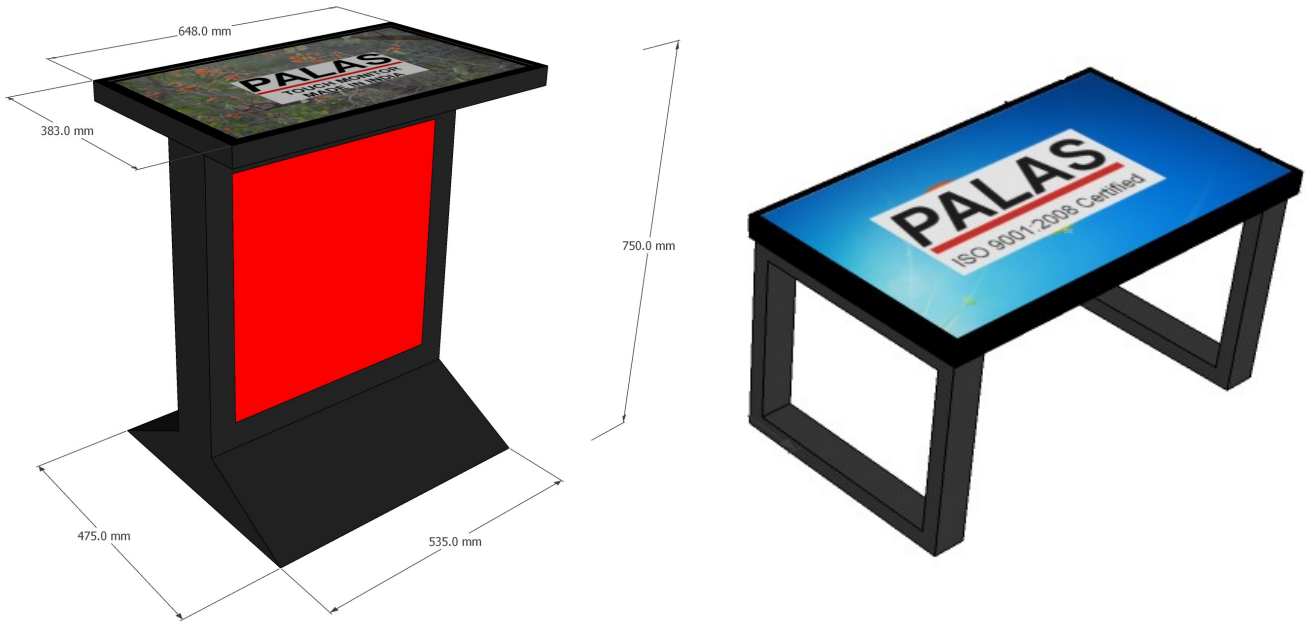

**Made in India
By an MSME**